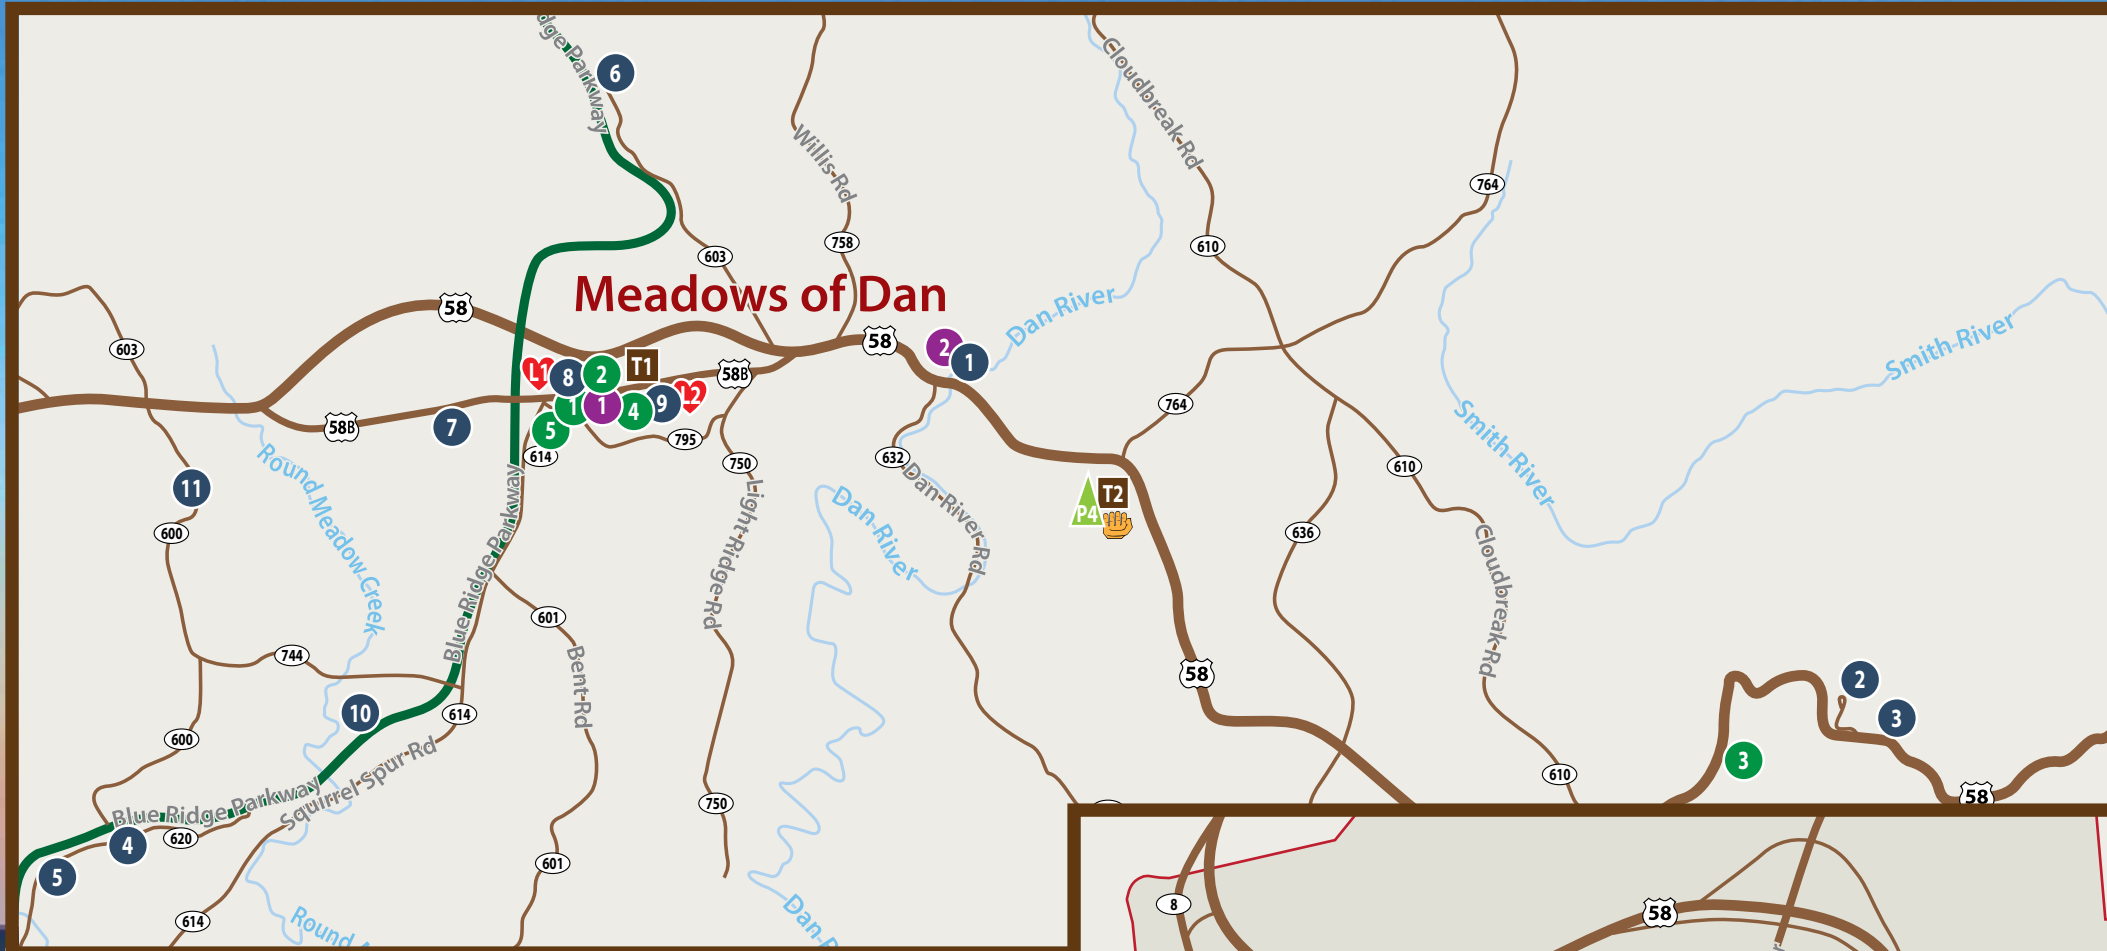

Meadows of Dan, VA

Attractions

1. 1 Cockram Mill Complex
2. 2 Fred Clifton Park
3. 3 Lovers Leap Scenic Overlook
4. 4 Mayberry Presbyterian Church
5. 5 Mayberry Trading Post
6. 6 Mabry Mill
7. 7 Meadows of Dan Campground
8. 8 Meadows of Dan Visitor Center
9. 9 Nancy's Candy Company
10. 10 Round Meadow Overlook
11. 11 Willville Motorcycle Camp

Food

1. 1 Jane's Country Cafe
2. 2 Longfin Grill

Park

- L1 Mountain Top Park

TRAILS

- T1 Hidden Roads Trail
- T2 Mountain Top Park Trail

Shops

1. 1 Concord Corner Store
2. 2 Meadows of Dan Food Market
3. 3 Poor Farmers Farm
4. 4 Poor Farmers Market
5. 5 Poppy's

LOVE SIGNS

- L1 Meadows of Dan
- L2 Nancy's Candy

Stuart, VA

Attractions

1. 1 PC Chamber of Commerce
2. 2 PC Historical Museum/Library
3. 3 PC Historic Courthouse
4. 4 PC Visitors Center
5. 5 Stuart Farmers' Market
6. 6 Tin Pen Alley
7. 7 Virginia Motorsports Museum
8. 8 Wood Brothers Museum

Shops

1. 1 Bengle Apparel
2. 2 Blue Ridge Furniture
3. 3 CVS
4. 4 Hatteras Pearl
5. 5 Lowes Foods
6. 6 Main Street Cards & Gifts
7. 7 Mattie B's
8. 8 Marilyn's Florist
9. 9 Pet Provisions
10. 10 Plantiques
11. 11 Quilted Colors
12. 12 Tractor Supply
13. 13 W&W Produce
14. 14 Walgreens
15. 15 Walmart

Food

1. 1 Circle K
2. 2 Coffee Break
3. 3 El Rancho
4. 4 Hardee's
5. 5 Honduras Coffee Shop
6. 6 Leonardo's Pizzeria & Bistro
7. 7 Little Caesars
8. 8 Shun Xing
9. 9 Stuart Family Restaurant
10. 10 Subway
11. 11 Tony's Pizza
12. 12 Wendy's

Park

- L1 DeHart Park

TRAILS

- T1 DeHart Park Trail
- T2 Mayo River Rail Trail

LOVE SIGNS

- L1 Near DeHart Park
- L2 Uptown Suites of Stuart: Historic George Building